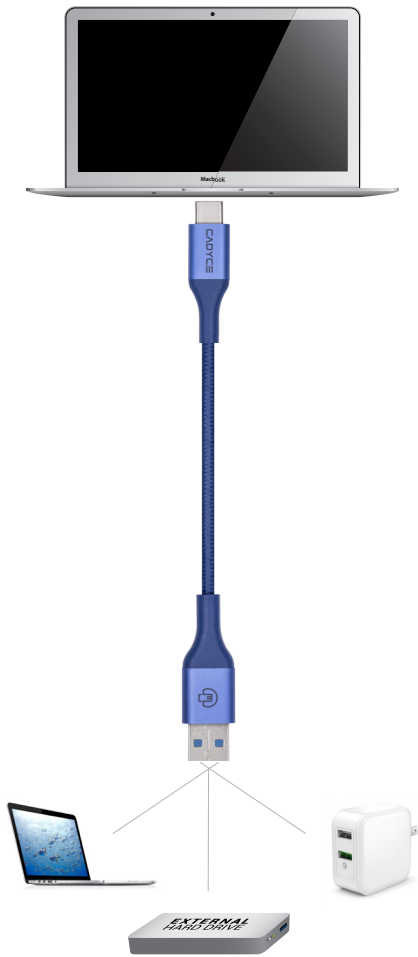

CA-C3AM BLUE

CADMiUM Plus USB-C™ to USB 3.0 A Type Male Cable

CA-C3AM allows you to connect an external hard drive to your computer embedded with USB Type-C™ port. It also charges your USB Type-C™ devices using Wall charger or Car charger.

REVERSIBLE TECHNOLOGY

- Small Form Factor
- Fast Data Transfer Rate up to 10Gbps
- Powerful and provides up to 100W of power
- Backward compatible with USB 3.0/2.0
- Reversible Type C connector to plug easy

Super Speed

Fast Data Transfer
upto 10Gbps

Items	Description
Connectors	USB Type-C™ Male USB 3.0 A Type Male
Length	1M
Color	Blue
Compatibility	MacBook, Chromebook
Certifications	CE, FCC, RoHS

Other Products:
CA-C3GE | CA-C3AF | CA-CMICRO
CA-C3HDMI | CA-C3VGA