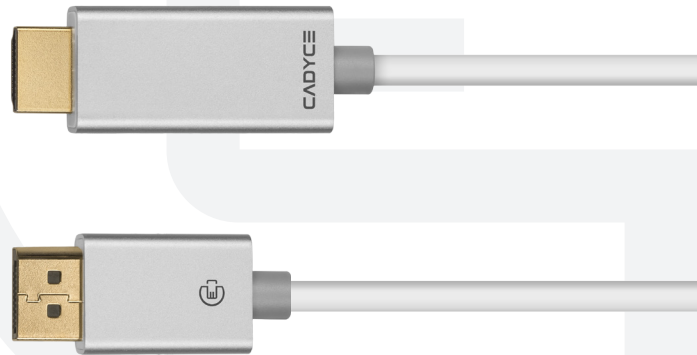

CA-DPHDC

DisplayPort™ to HDMI Cable with Audio

Cadyce CA-DPHDC enables you to connect your DisplayPort enabled computer to an HDMI display such as HD monitor, HDTV or projector.

DESKTOP COMPUTER
with DisplayPort™

HDMI MONITOR

PROJECTOR

Features:

- Supports 4K x 2K resolution of up to 3840x2160@30Hz
- DisplayPort 1.2 and HDMI 1.4 Compliant
- Supports DisplayPort Content Protection (DPCP) and High Definition Content Protection Compliant (HDCP)
- Supports 8-ch LPCM compressed audio and 24 bit audio @ 192 kHz, Supports uncompressed digital LPCM 7.1, 5.1 or 2 channels
- Plug-N-Play installation, drivers not required
- Bus Powered - No external power adapter needed