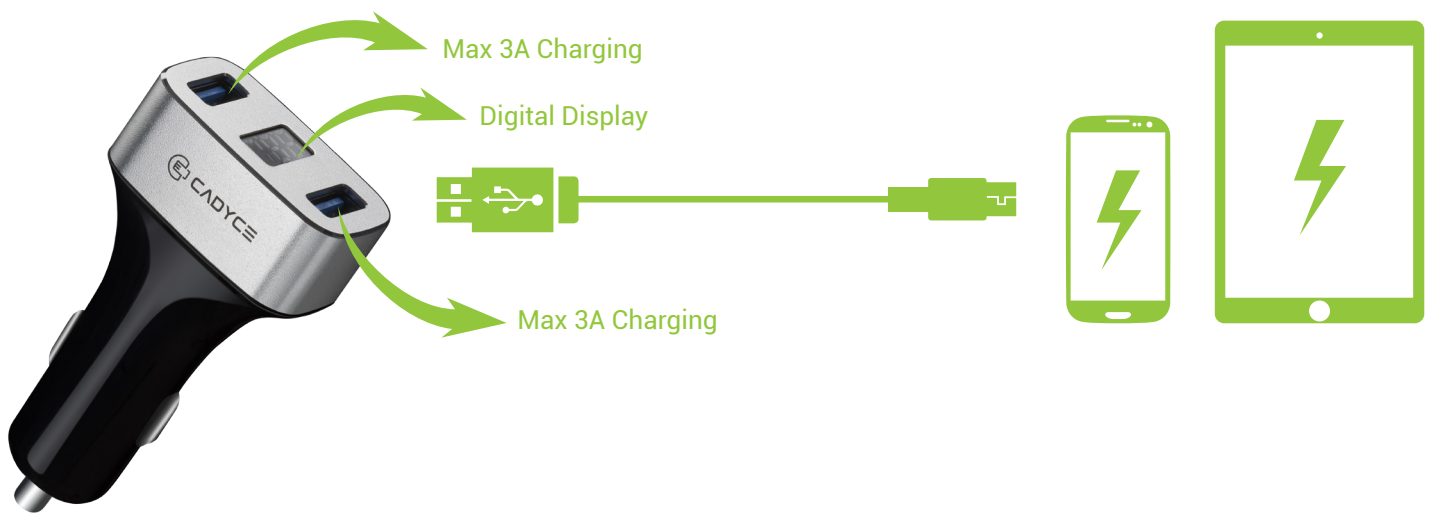

# CA-DUCC

36W Dual USB Car Charger With Display

CA-DUCC charges your compatible smart phones, tablets etc. four times faster with Quick Charge 3.0 technology. The digital display shows the output voltage and current.

## Features:

- Supports simultaneous charging
- Wide compatibility
- Safe charging with high efficiency
- Total Power output - 36W
- Aluminium alloy housing

## Specifications:

ITEMS	DESCRIPTION
QC3.0 USB port parameters	
Input	12 ~ 24V=3000mA (MAX)
Output	3.6 ~ 6.5V=3A 6.5 ~ 9V=2A 9 ~ 12V=1.5A

Other Products:  
CA-CUCC

Compatible with...  
All USB enabled devices.