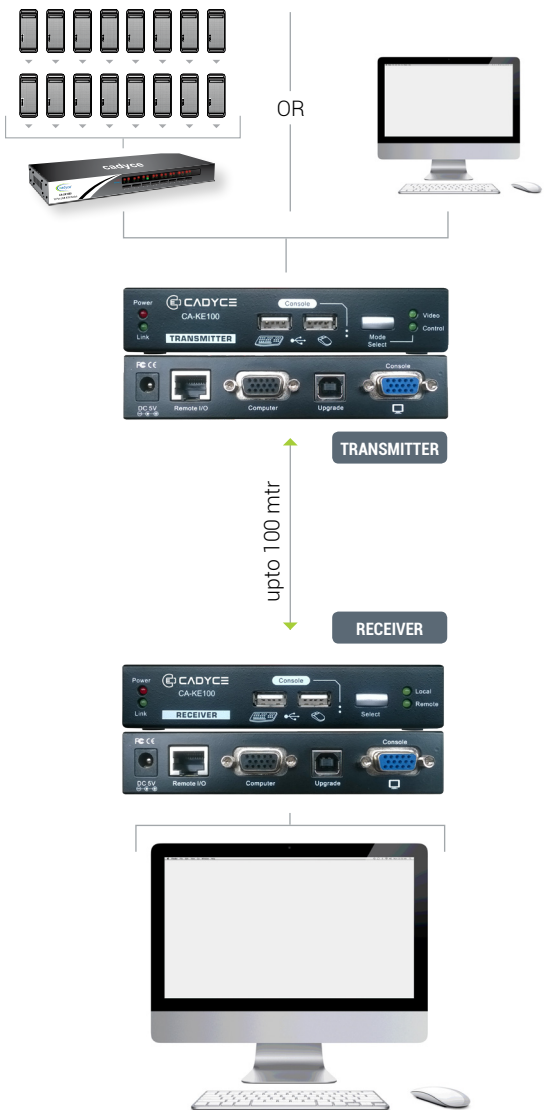

# CA-KE100

## USB KVM Extender

CA-KE100 allows you to extend your keyboard, video and mouse up to 100M/328ft over CAT5e or CAT6 cable.

- Supports CAT5/CAT5e/CAT6
- Supports distance up to 100M / 328ft
- Local / Remote computer selection in Receiver console
- DDC / EDID support mode selection for Local / Remote monitor
- Superior video quality with resolution up to 1920 x 1200

Items	Description
Consoles 2 (1 Local + 1 Remote)	
Connectors	<b>Transmitter : ( TX )</b> <ul style="list-style-type: none"> <li>• 2 X USB Type A Female for keyboard &amp; mouse</li> <li>• 2 X HDB15 Female for PC &amp; Console</li> <li>• 1 X USB Type B Female for Upgrade</li> <li>• 1 X RJ-45 Port</li> <li>• 1 X Power connector</li> </ul> <b>Receiver : ( RX )</b> <ul style="list-style-type: none"> <li>• 2 X USB Type A Female for keyboard &amp; mouse</li> <li>• 2 X HDB15 Female for PC &amp; Console</li> <li>• 1 X RJ-45 Port</li> <li>• 1 X Power connector</li> </ul>
Console Ports	2 X USB type A Female (For Keyboard and Mouse) 2 X PS/2 Female 1 X VGA HDB15 Female
PC Selection	Push Button / Hotkey / OSD
LED Indication	PC Port - 6 Green ( 3 on each unit ) Power - 2 Red ( 1 on each unit )
Resolution	1920 x 1200
Keyboard & Mouse Emulation	Yes      DDC Emulation      Yes
Keyboard Hotkey	Yes      OSD Menu      Yes
Firmware Upgrade	Yes
Operation Temp	0° ~ 40°C
Storage Temp	-20° ~ 60°C
Humidity	0-90 % RH, Non-Condensing
Power	DC 5V, 2A
Weight	600g
Housing	Metal
Dimension (L x W x H)	131 x 65 x 26 (mm)
Certifications	CE, FCC