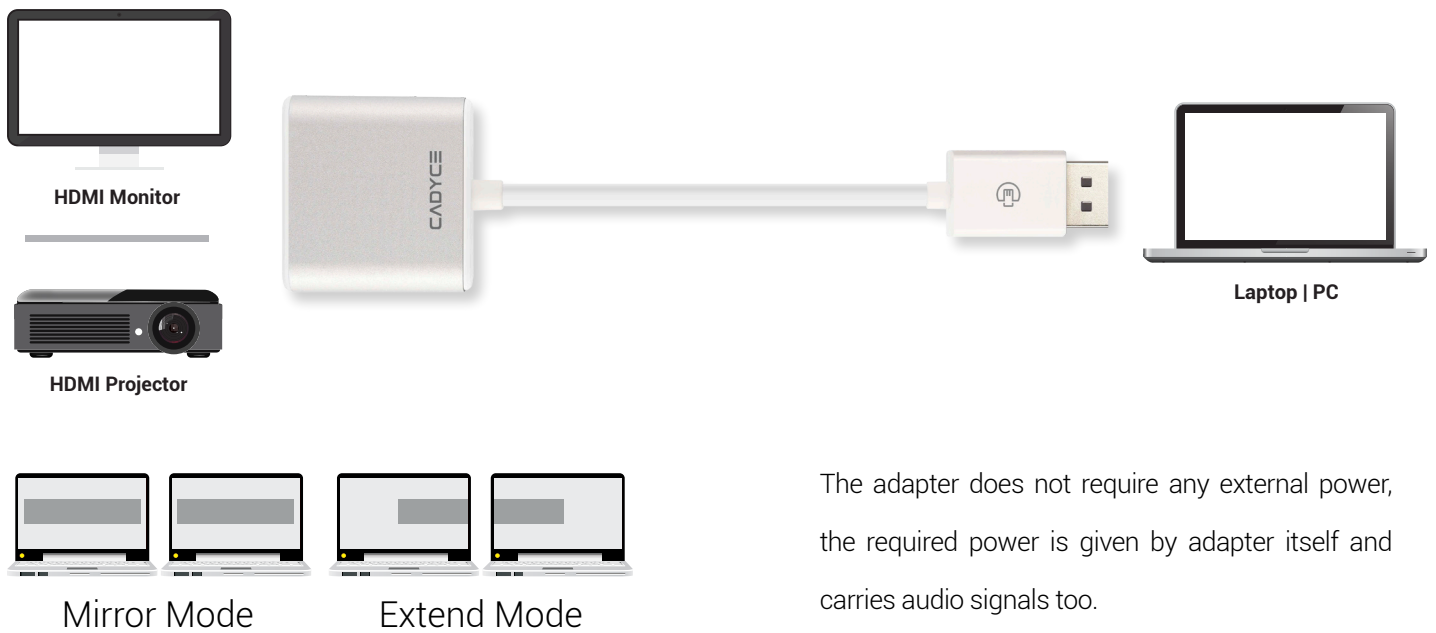

## DisplayPort™ to HDMI® Adapter with Audio

CA-DPHDMI converts the DisplayPort™ signal of your Laptop or Desktop to HDMI® with Audio. The Adapter supports Full HD Resolution of upto 1920 x 1200.

The adapter does not require any external power, the required power is given by adapter itself and carries audio signals too.

Increase your work efficiency and productivity by mirroring or Extending your desktop/laptop on to extra monitor or HDTV or Projector.

The product gets detected automatically and no need of driver installation is required.