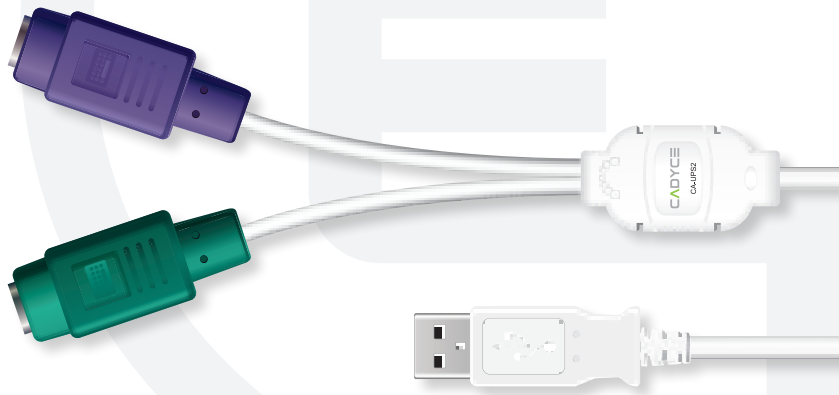

CA-UPS2

USB to PS2 Adapter

USB to PS/2 Converter allows you to connect PS/2 keyboard and mouse to a USB port on your laptop or desktop PC.

- Compliant with USB 1.0 and 1.1 Specification
- Supports two PS/2 devices (keyboard and mouse) and converts to the USB interface
- Supports standard PS/2 mouse, Microsoft IntelliMouse
- Supports UHCI and OHCI USB interface
- Plug & play Installation

Items	Description
Connector (USB)	Type A
Connector (PS/2)	1 Keyboard (Purple color) 1 Mouse (Green Color)
Y Cable Length	USB end 10 cm (3.9 in) PS/2 end 10 cm (3.9 in)
Platforms	Windows 2000 / XP / Vista / 7 / 8 / 10, Mac OS X v8.6 or later
Transfer Rate	1.5 Mbps
USB Specs	1.0 and 1.1 Compatible
Power Mode	Bus Power (Via the USB Cable)

Other Products:
 CA-US9 | CA-U2E
 CA-U2GE | CA-U36P

Compatible OS...
 Windows OS
 Mac OS

Compatible with...
 All USB 2.0 & 3.0 enabled devices.

EAN Code:
 CA-UPS2 - 0700587952647

Package Dimensions (L X W X H):
 Box: L 105mm X W 25mm X H 125mm | L 4.1 in X W 1 in X H 4.9 in