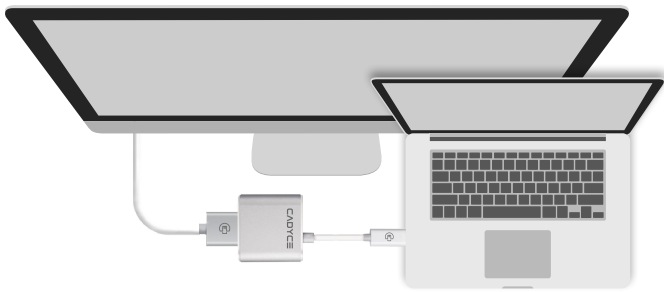

CA-C3HDMI

USB-C™ 3.1 to HDMI® (4K) Adapter with Audio

CA-C3HDMI allows you to Extend or Mirror your Display on to HDTV, HDMI® Monitor or Projector.

HDMI®

Add-on monitor, LCD or projector through a single USB 2.0 port | Hot Swappable | Extend and Mirror mode support | Supports up to 6 USB display adapters to work simultaneously | Resumes from hibernation and suspend modes | Supports 4K resolution and 3D Video

USB Type C:

Small Form Factor | Fast Data Transfer Rate up to 10Gbps | Powerful and provides up to 100W of power | Backward compatible with USB 3.0/2.0 | Reversible C Type Connector to plug easy

ITEMS	DESCRIPTION
Host Interface	USB Type-C™
Video Interface	HDMI®
Connectors	Video output: HDMI® 19 pin Female Connector Charging port: USB-C™ Female port to charge your computer
Host upstream link	USB Type-C™ Male Connector
Connectivity	Up to 6 adapters on a computer
RAM	8M x 16 DDR Synchronous DRAM (SDRAM)
Power Mode	Bus-Powered
Power Consumption	350mA
Housing	Aluminium Case
Dimensions	42 (L) x 45 (W) x 14 (H) mm
OS Support	Windows 2000, SP4, XP, SP2 or SP3, Vista SP1, 7 / 8 / 8.1, 10, Mac OS.